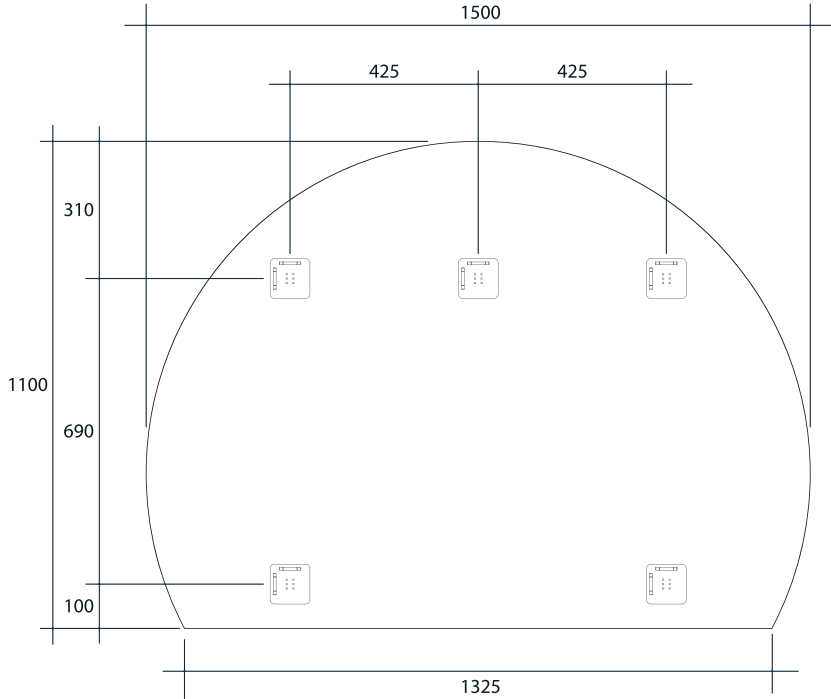

Hamilton D-Shaped Polished Edge Mirror

Note: All dimensions are in millimetres (mm)

Stock Code	Size (mm) W x H x D	Shape	Edge
HD1511HND	1100 x 1500 \varnothing x 11	D-Shaped	Polished Edge

Please note: Bracket location may vary +/- 5mm. do not pre-drill holes for mounts before confirming exact locations on your mirror. Do not use or measure from drawings.

Note: All dimensions are in millimetres (mm)

Stock Code	Size (mm)	Heat Output (W)	Voltage - Frequency
TM5885	580 x 850	100	220 - 240V 50Hz

Thermomirror demisters must be installed by a qualified electrician.
The demister cannot be cut, pierced or modified in anyway.