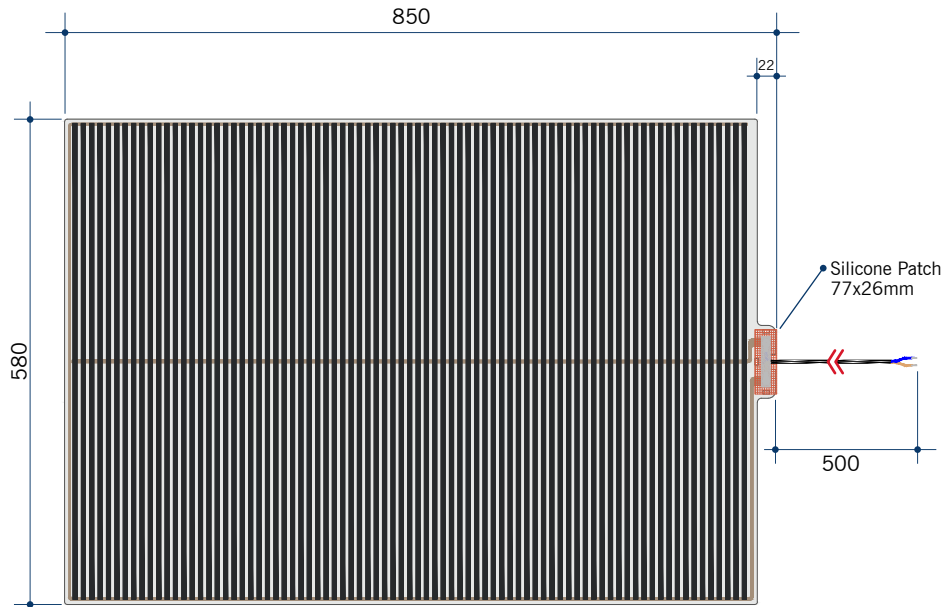

Hamilton D-Shaped Polished Edge Mirror

Note: All dimensions are in millimetres (mm)

Stock Code	Size (mm) W x H x D	Shape	Edge
HD1511HND	1100 x 1500 \varnothing x 11	D-Shaped	Polished Edge

Please note: Bracket location may vary +/- 5mm. do not pre-drill holes for mounts before confirming exact locations on your mirror. Do not use or measure from drawings.

Mirrors will need to be installed in accordance with the Installation Guide. Ablaze does not take responsibility for incorrect installation of these mirrors.

Thermomirror Mirror Demister

Ultra-thin Demister Pad for use on Bathroom Mirrors

Note: All dimensions are in millimetres (mm)

Stock Code	Size (mm)	Heat Output (W)	Voltage - Frequency
TM5885	580 x 850	100	220 - 240V 50Hz

Thermomirror demisters must be installed by a qualified electrician.
The demister cannot be cut, pierced or modified in anyway.